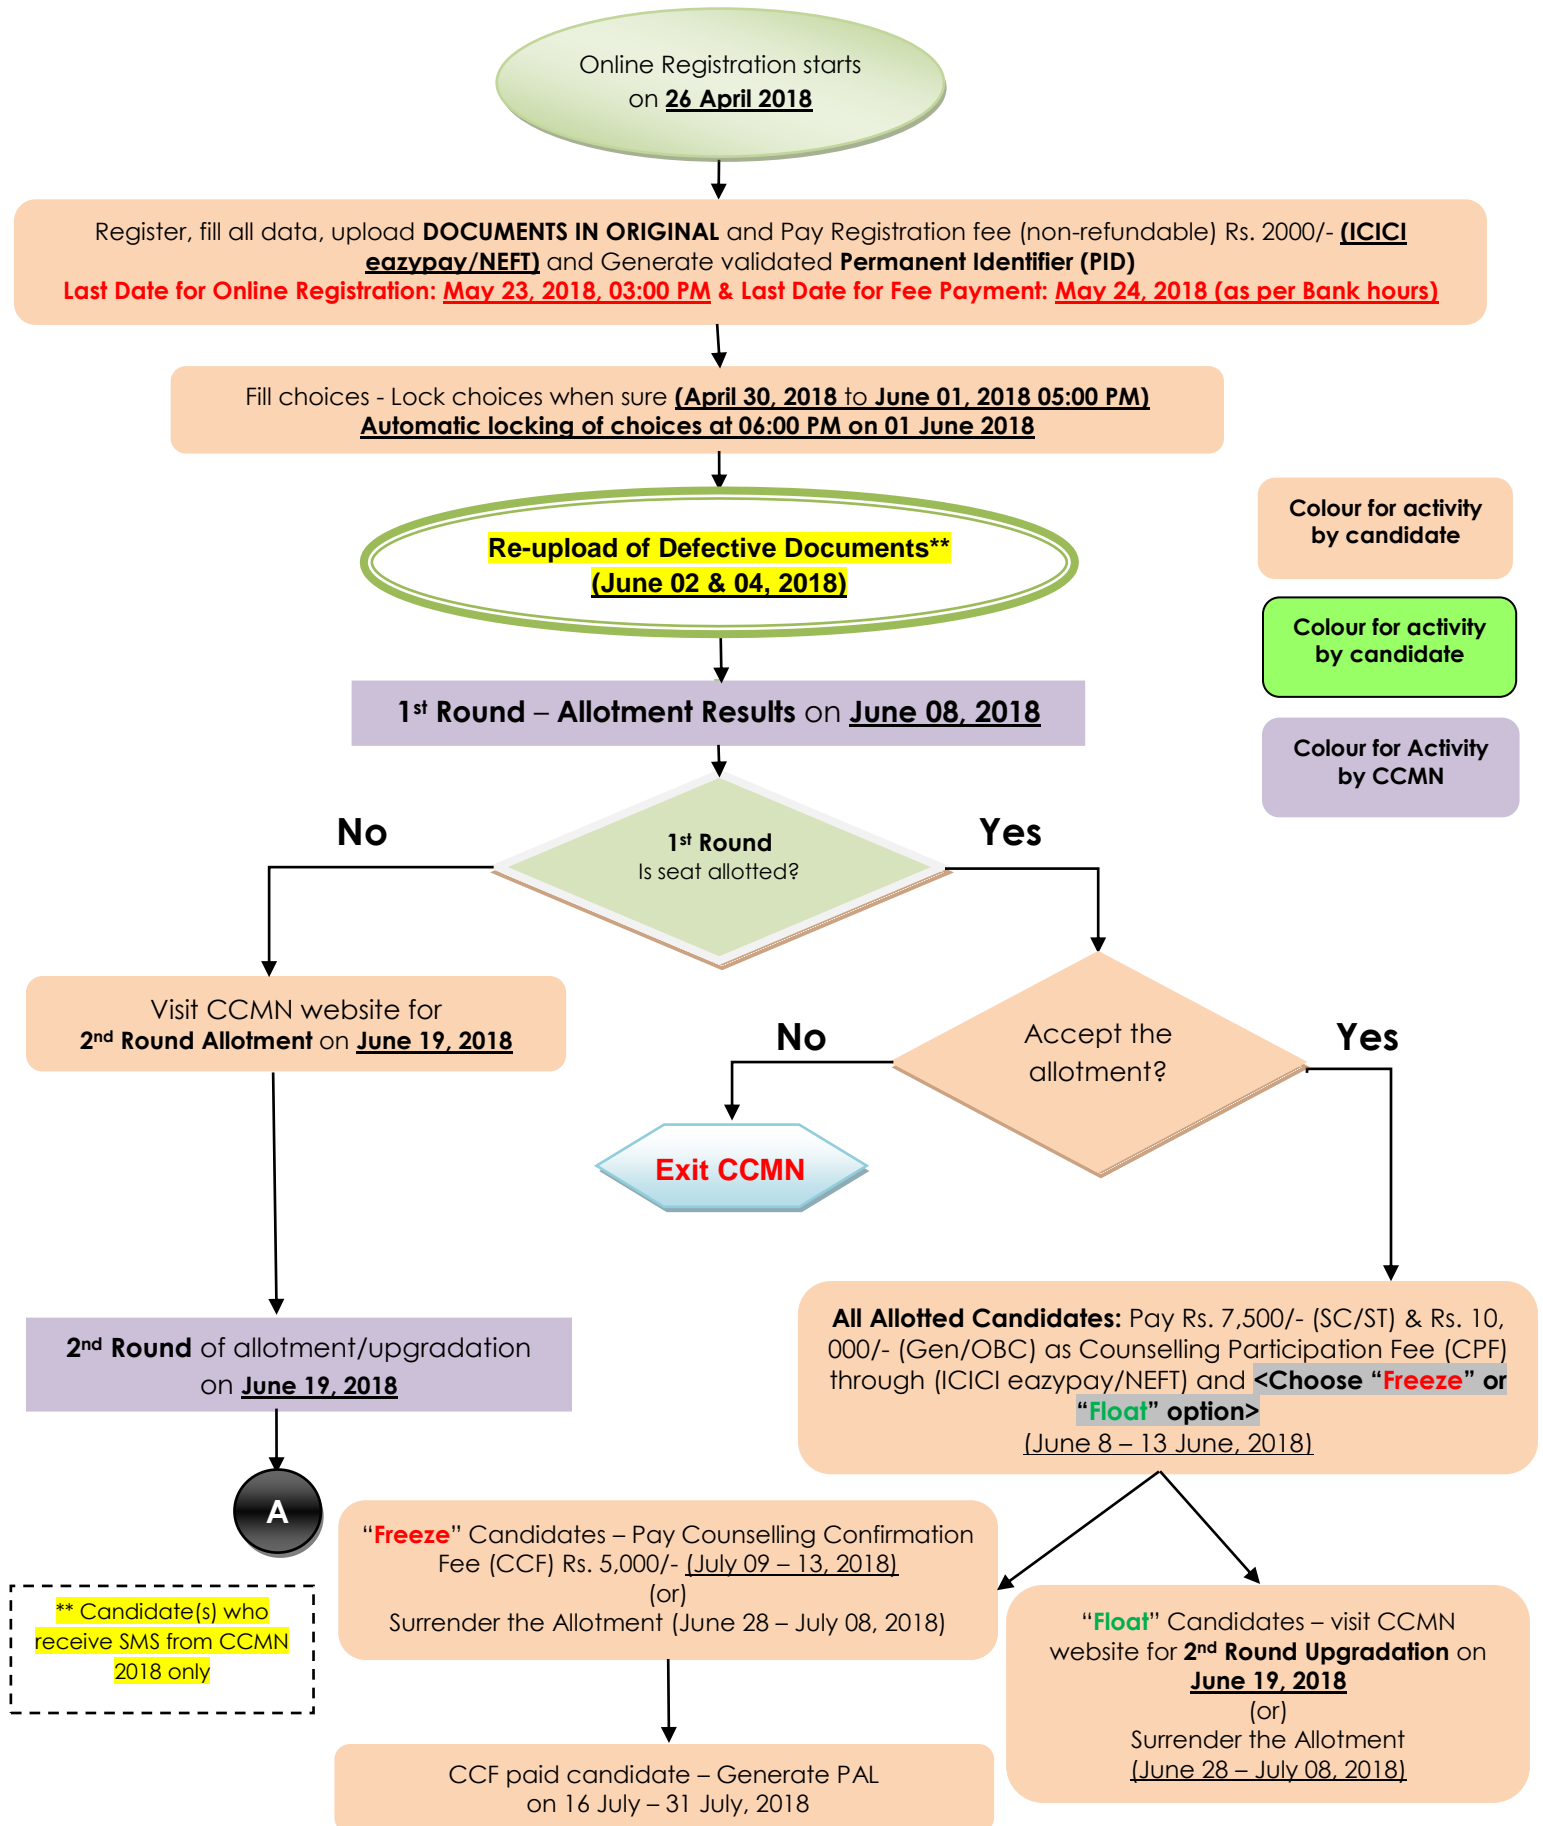

FLOW CHART - COUNSELLING PROCESS

National Spot Round 2018