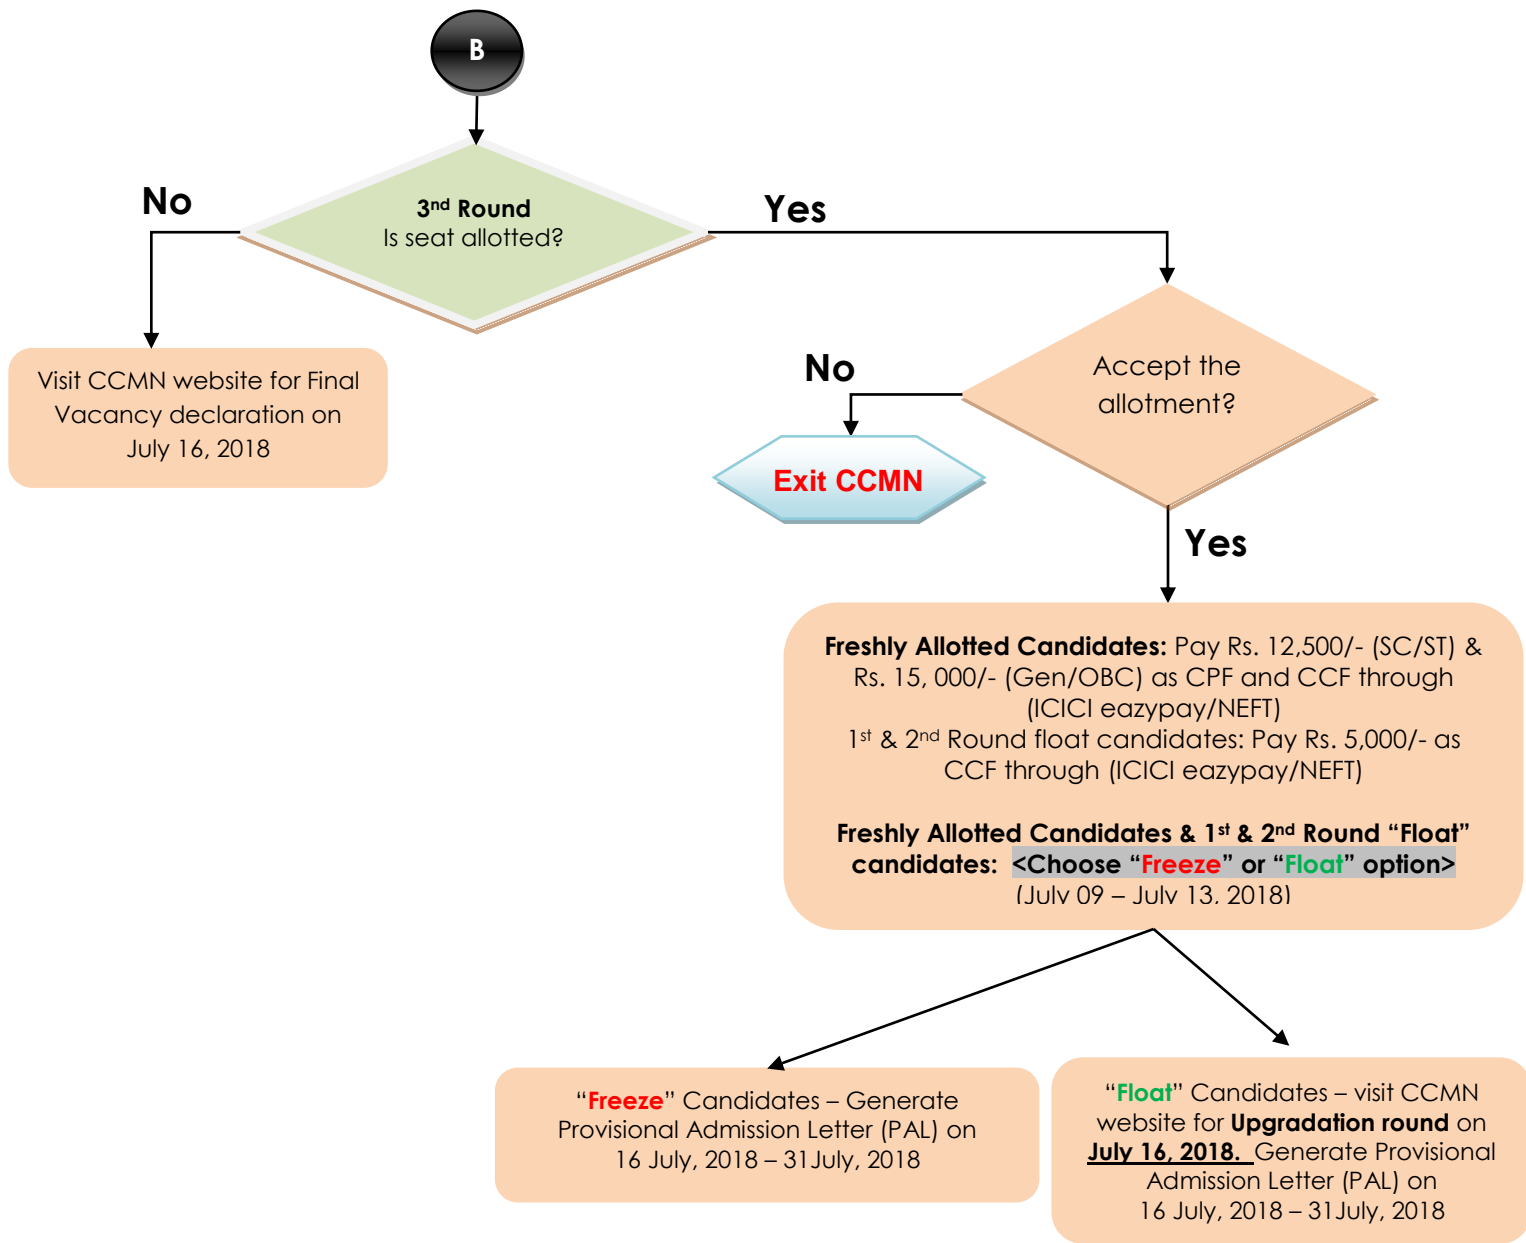

FLOW CHART - COUNSELLING PROCESS

National Spot Round 2018