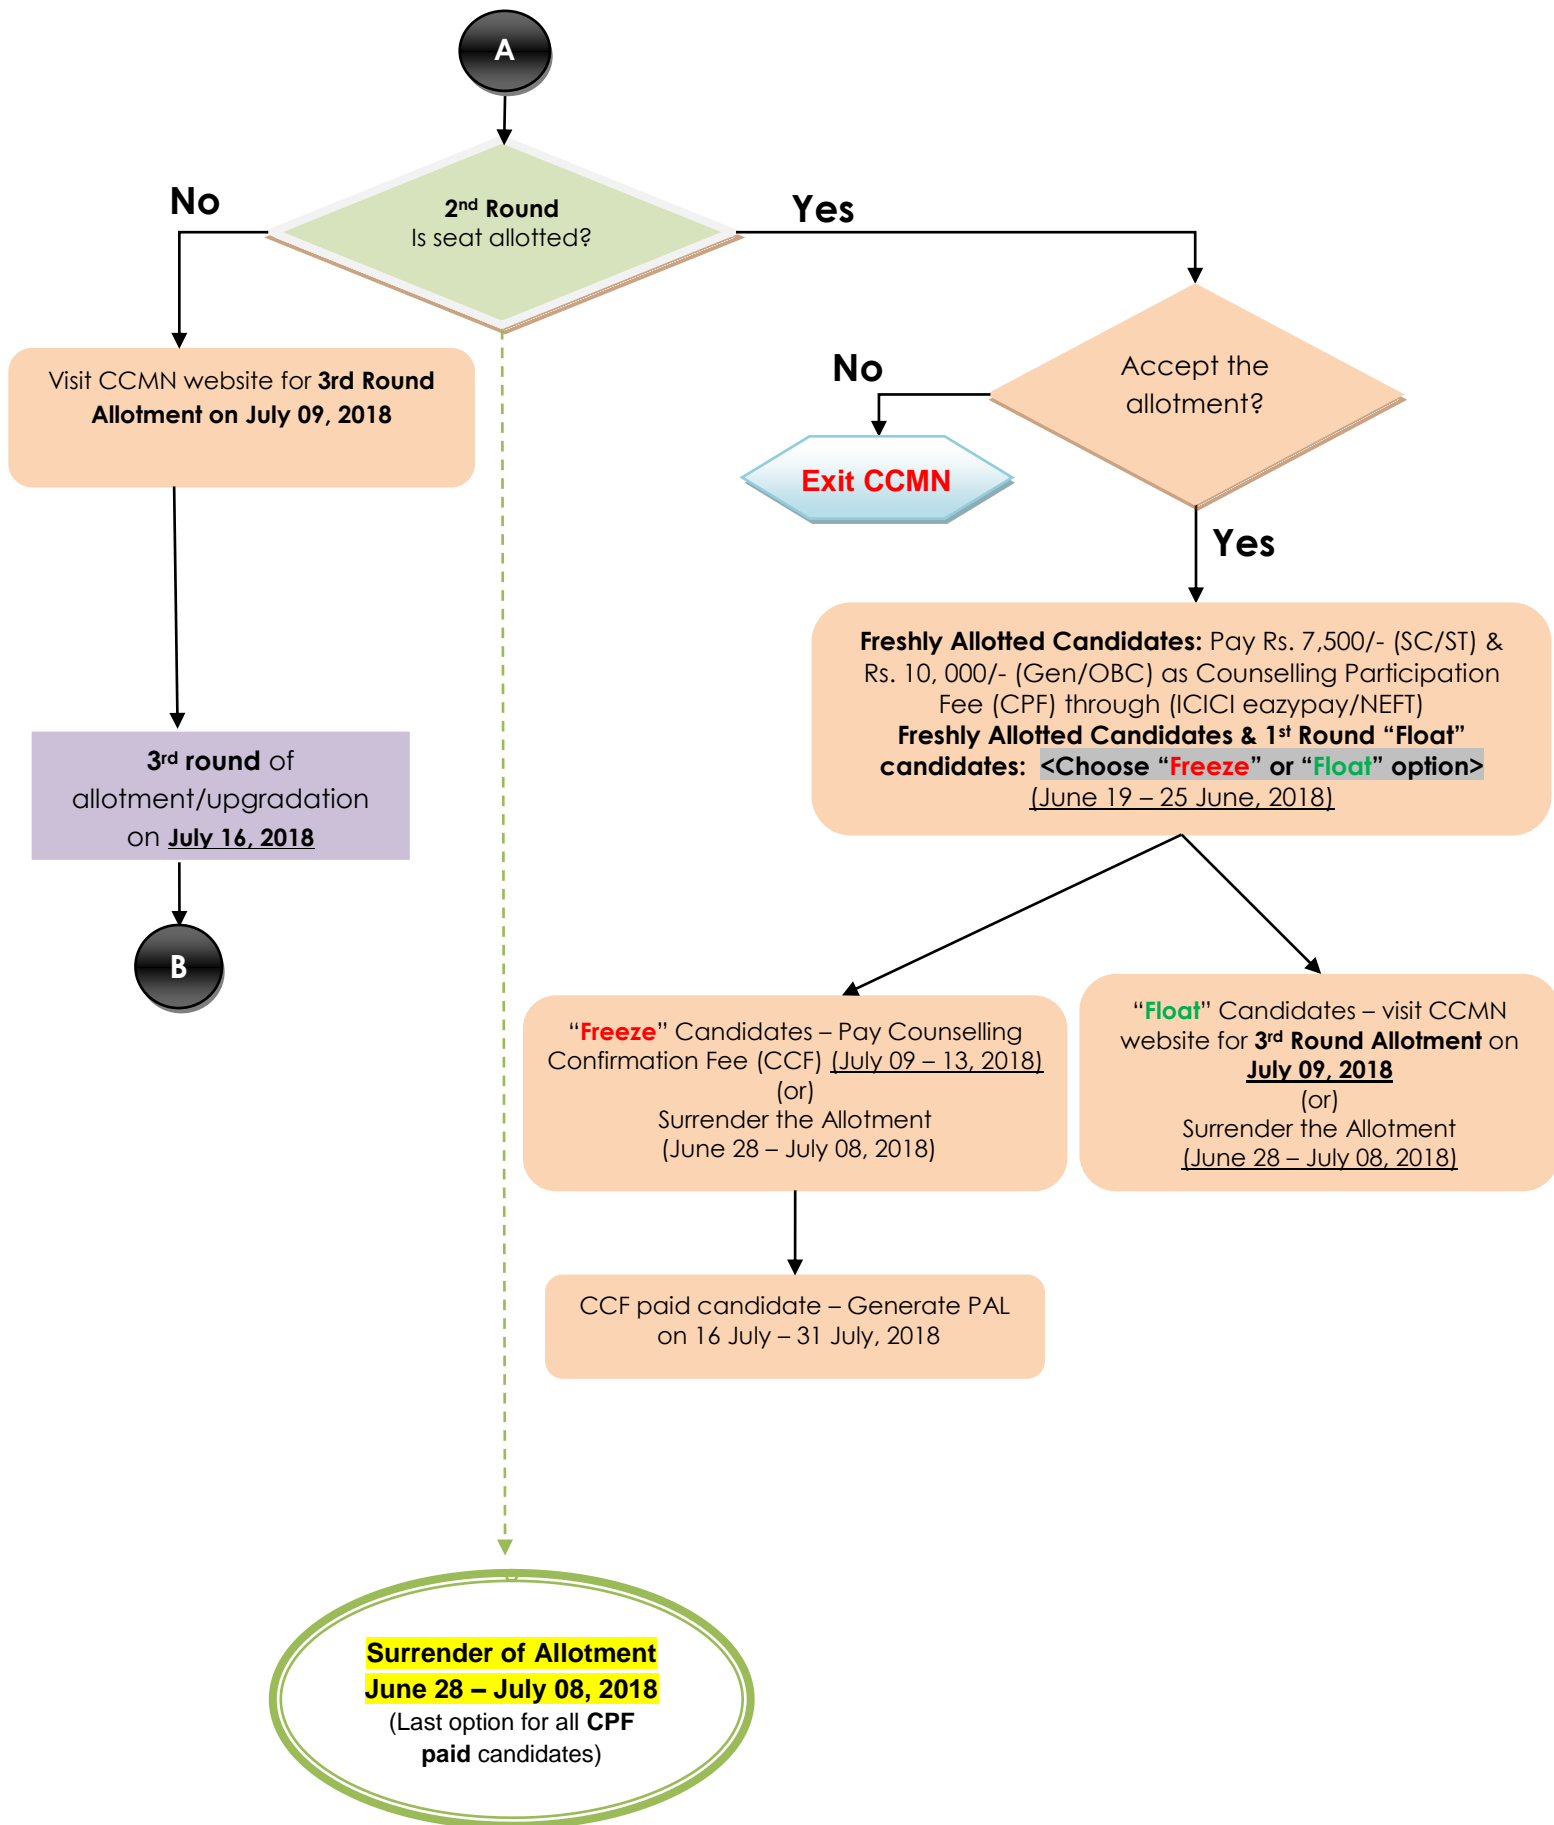

FLOW CHART - COUNSELLING PROCESS

National Spot Round 2018